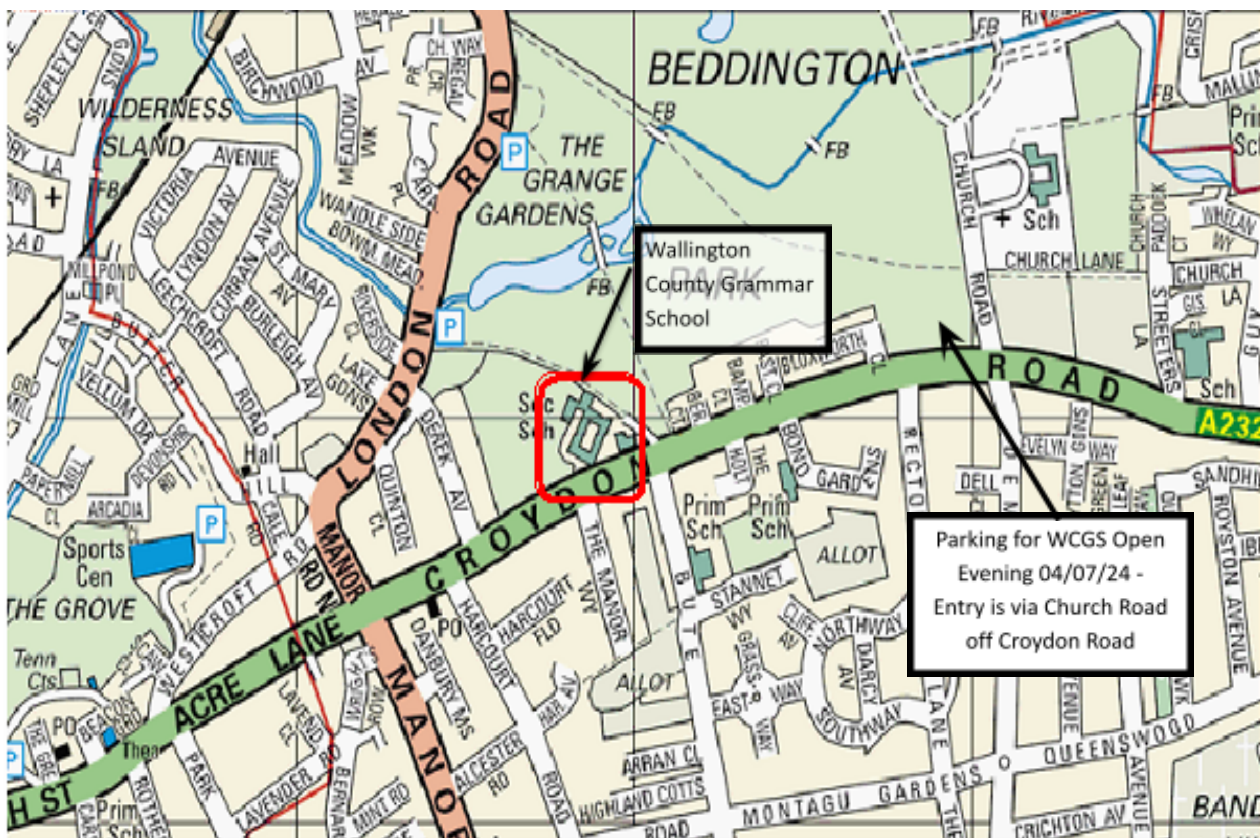

## Car Parking Provision

Our Open Evening is very well attended by parents/carers and prospective students. The School has made car parking provision for this event in Beddington Park, entry for which is via Church Road. Please see the map below.

Please note that parking is not available on the School site and we would ask that out of consideration to our neighbours that you do not park in roads which are very close to the school, in particular Manor Way and Derek Avenue. These are very narrow roads and parking is very restrictive. We would strongly advise that if possible you use public transport as the roads in and around the area of the School are heavily congested.