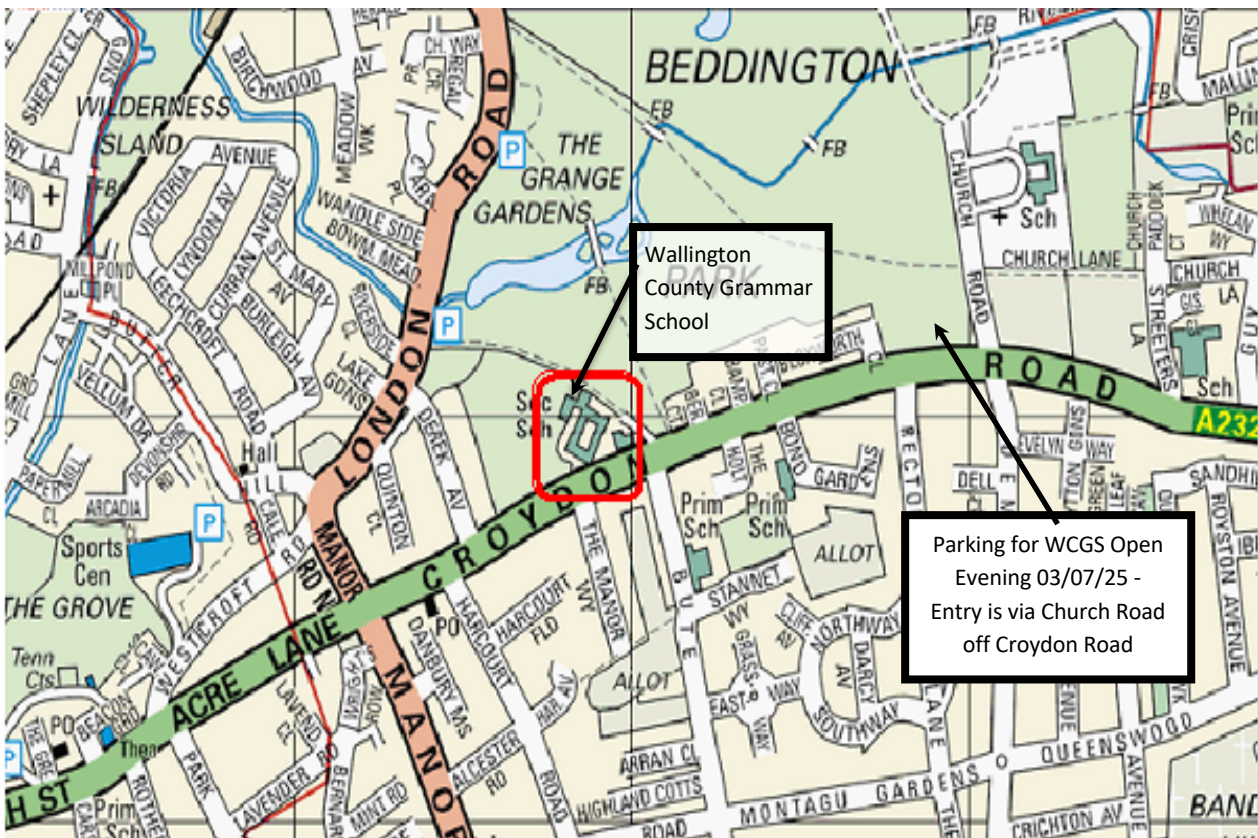

Car Parking Provision

Our Open Evening is very well attended by parents/carers and prospective students. The school has made car parking provision for this event in Beddington Park, entry for which is via Church Road. Please see the map below.

Please note that parking is not available on the school site, and we would ask that out of consideration to our neighbours that you do not park in roads which are very close to the school, in particular Manor Way and Derek Avenue. These are very narrow roads and parking is very restrictive. We would strongly advise that, if possible, you use public transport as the roads in and around the area of the school are heavily congested.